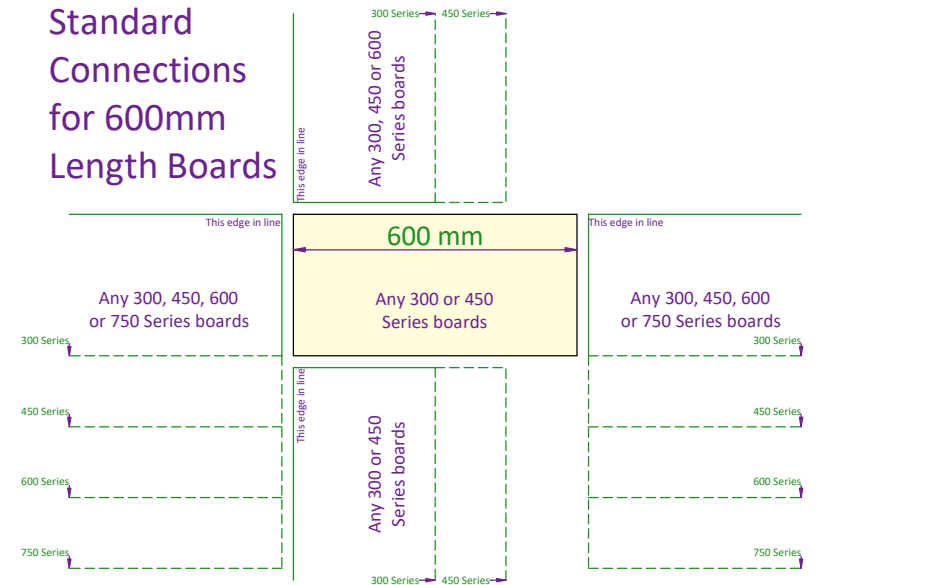

Standard Connections for 1200mm Length Boards

Standard Connections for 900mm Length Boards

Standard Connections for 600mm Length Boards

Standard Horizontal Connections