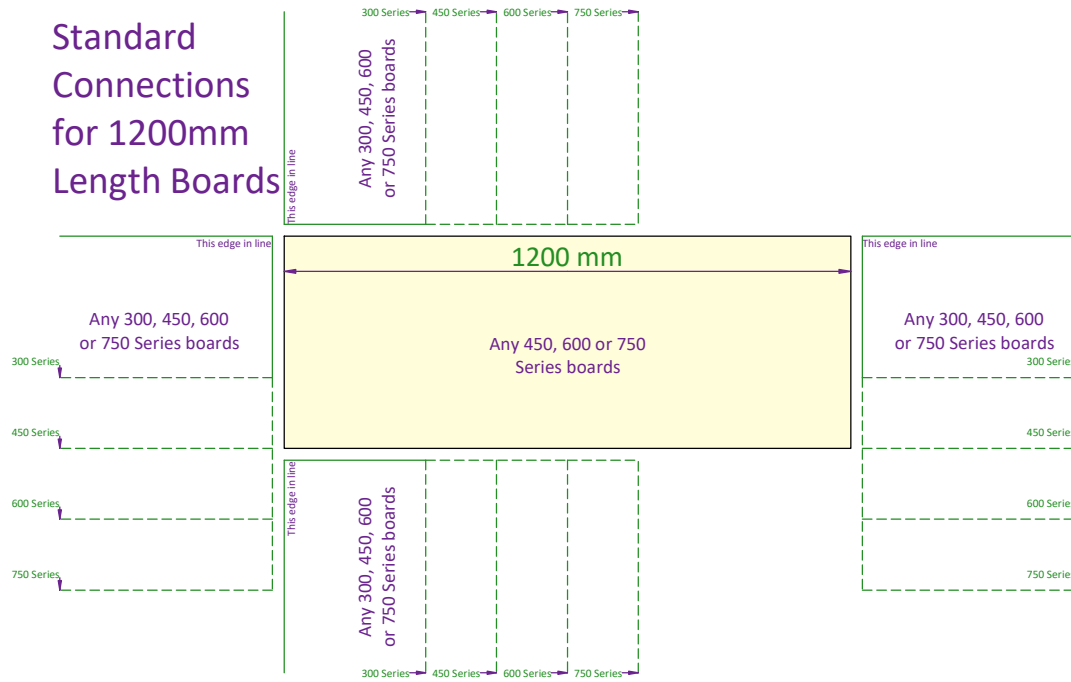

Standard Connections for 1200mm Length Boards

Standard Connections for 900mm Length Boards

Standard Connections for 600mm Length Boards

Standard Horizontal Connections