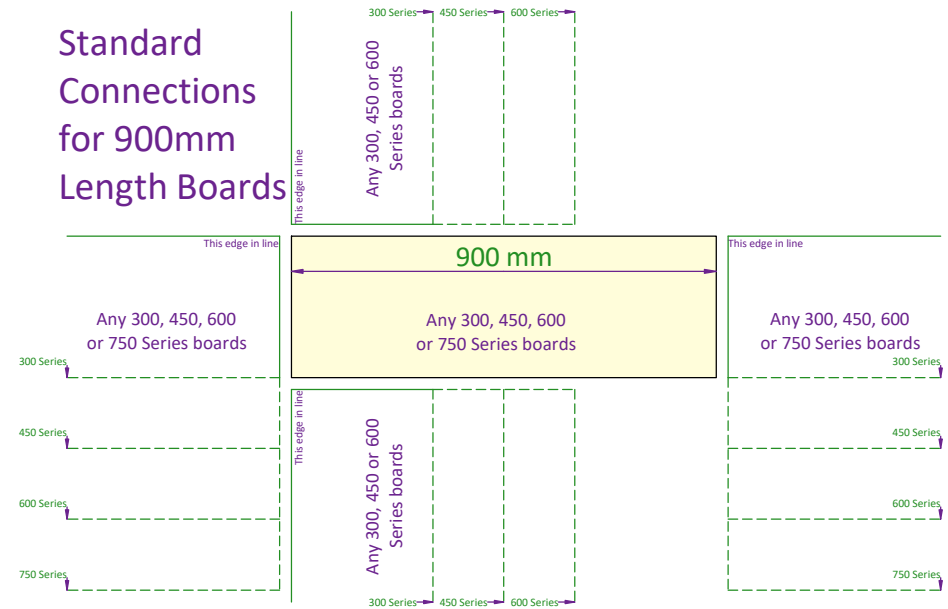

Standard Connections for 1200mm Length Boards

Standard Connections for 900mm Length Boards

Standard Connections for 600mm Length Boards

Standard Horizontal Connections